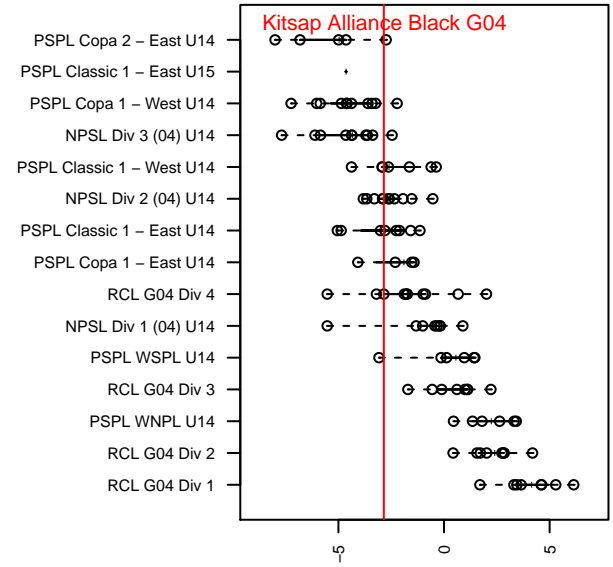

# Kitsap Alliance Black G04

Westsound FC  
 Silverdale, WA  
 G04 total strength=995  
 attack=2.51 defense=1.54  
 fall league = RCL G04 Div 4

alt names used:  
 Kitsap Alliance FC – G04 B  
 Kitsap Alliance G04B  
 Kitsap Alliance FC – G04 B

Venues played:  
 2017 Labor Day Cup GU14  
 2017 RCL G04 Div 4  
 2017 WYS Presidents Cup G04 Division 2

**Kitsap Alliance Black G04**  
 Dots are actual minus expected GF (blue circles) and GA (red triangles).  
 Blue line is smoothed change in attack strength. Red is smoothed change in defense strength.

**attack and defense variance (black dot)  
relative to other teams  
and top 10 in region**

**attack and defense rating  
relative to others at age  
and all opponents in last 13 months**

**Performance relative to 13 month average**