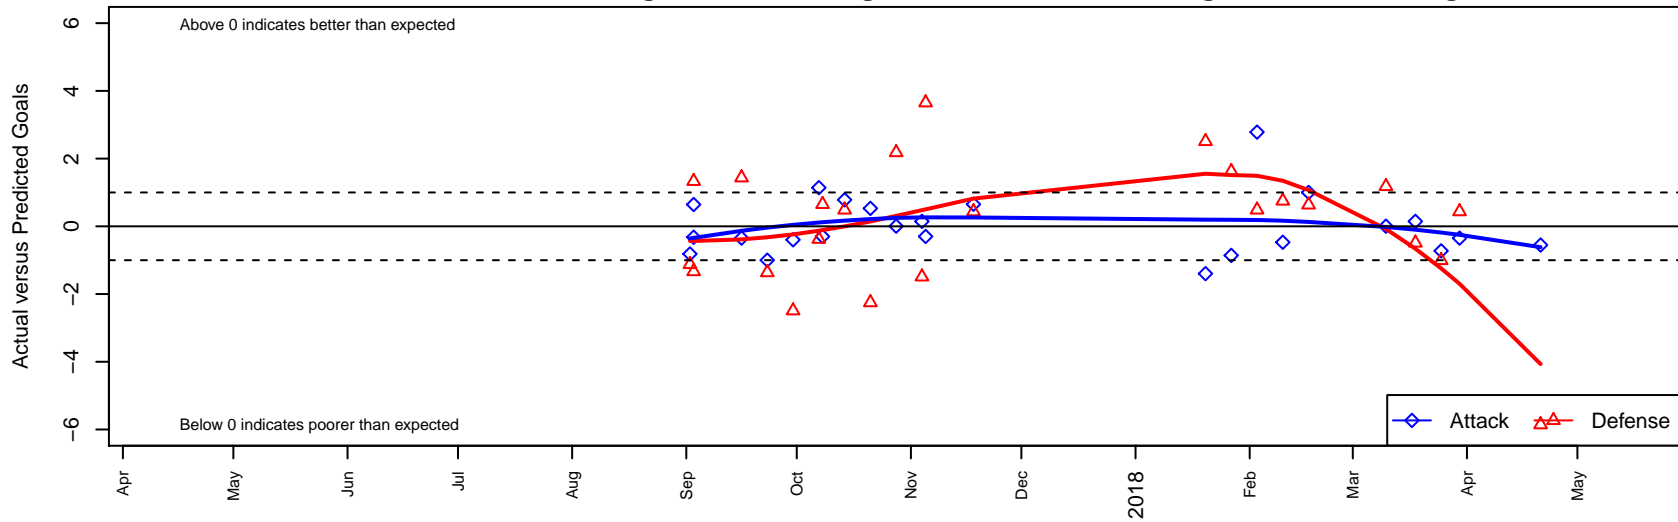

# Kitsap Alliance Black G04

Westsound FC  
 Silverdale, WA  
 G04 total strength=995  
 attack=2.51 defense=1.54  
 fall league = RCL G04 Div 4

alt names used:  
 Kitsap Alliance FC – G04 B  
 Kitsap Alliance G04B  
 Kitsap Alliance FC – G04 B

Venues played:  
 2017 Labor Day Cup GU14  
 2017 RCL G04 Div 4  
 2017 WYS Presidents Cup G04 Division 2

**Kitsap Alliance Black G04**  
 Dots are actual minus expected GF (blue circles) and GA (red triangles).  
 Blue line is smoothed change in attack strength. Red is smoothed change in defense strength.

**attack and defense variance (black dot)  
relative to other teams  
and top 10 in region**

**attack and defense rating  
relative to others at age  
and all opponents in last 13 months**

**Performance relative to 13 month average**