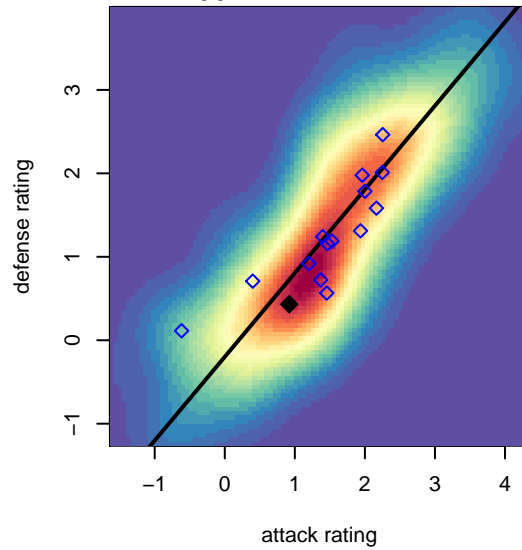

# Kitsap Alliance Black G04

Westsound FC  
 Silverdale, WA  
 G04 total strength=995  
 attack=2.51 defense=1.54  
 fall league = RCL G04 Div 4

alt names used:  
 Kitsap Alliance FC – G04 B  
 Kitsap Alliance G04B  
 Kitsap Alliance FC – G04 B

Venues played:  
 2017 Labor Day Cup GU14  
 2017 RCL G04 Div 4  
 2017 WYS Presidents Cup G04 Division 2

**Kitsap Alliance Black G04**  
 Dots are actual minus expected GF (blue circles) and GA (red triangles).  
 Blue line is smoothed change in attack strength. Red is smoothed change in defense strength.

**attack and defense variance (black dot)  
relative to other teams  
and top 10 in region**

**attack and defense rating  
relative to others at age  
and all opponents in last 13 months**

**Performance relative to 13 month average**