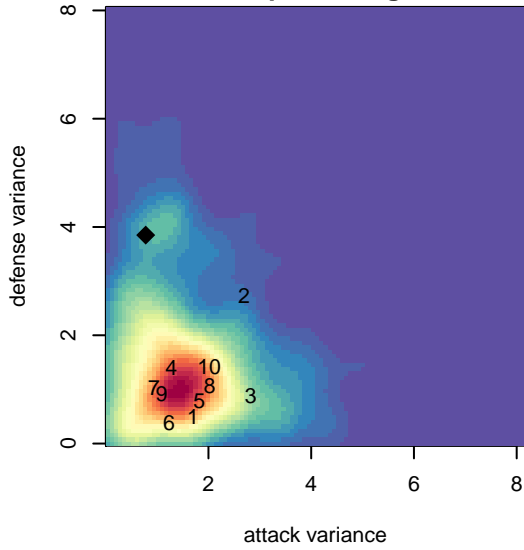

# Kitsap Alliance Black G04

Westsound FC  
 Silverdale, WA  
 G04 total strength=995  
 attack=2.51 defense=1.54  
 fall league = RCL G04 Div 4

alt names used:  
 Kitsap Alliance FC – G04 B  
 Kitsap Alliance G04B  
 Kitsap Alliance FC – G04 B

Venues played:  
 2017 Labor Day Cup GU14  
 2017 RCL G04 Div 4  
 2017 WYS Presidents Cup G04 Division 2

**Kitsap Alliance Black G04**  
 Dots are actual minus expected GF (blue circles) and GA (red triangles).  
 Blue line is smoothed change in attack strength. Red is smoothed change in defense strength.

**attack and defense variance (black dot)  
relative to other teams  
and top 10 in region**

**attack and defense rating  
relative to others at age  
and all opponents in last 13 months**

**Performance relative to 13 month average**