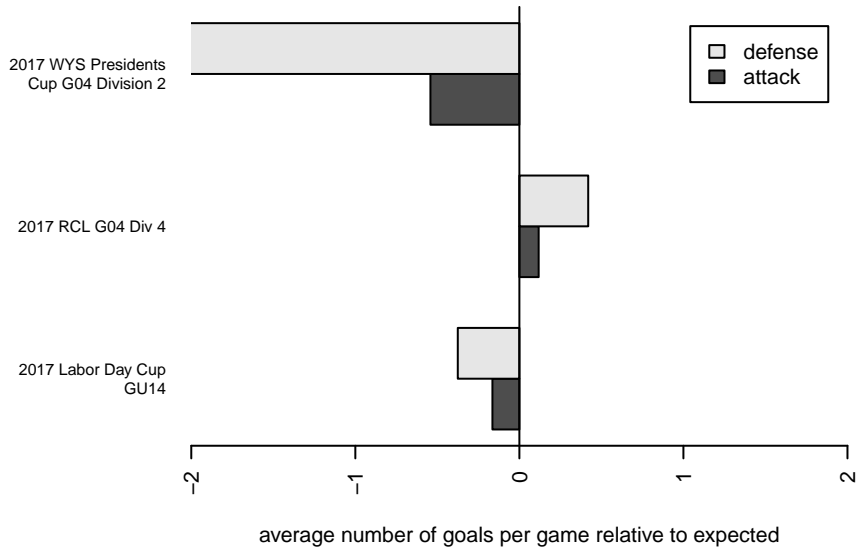

# Kitsap Alliance Black G04

Westsound FC  
 Silverdale, WA  
 G04 total strength=995  
 attack=2.51 defense=1.54  
 fall league = RCL G04 Div 4

alt names used:  
 Kitsap Alliance FC – G04 B  
 Kitsap Alliance G04B  
 Kitsap Alliance FC – G04 B

Venues played:  
 2017 Labor Day Cup GU14  
 2017 RCL G04 Div 4  
 2017 WYS Presidents Cup G04 Division 2

**Kitsap Alliance Black G04**  
 Dots are actual minus expected GF (blue circles) and GA (red triangles).  
 Blue line is smoothed change in attack strength. Red is smoothed change in defense strength.

**attack and defense variance (black dot)  
relative to other teams  
and top 10 in region**

**attack and defense rating  
relative to others at age  
and all opponents in last 13 months**

**Performance relative to 13 month average**