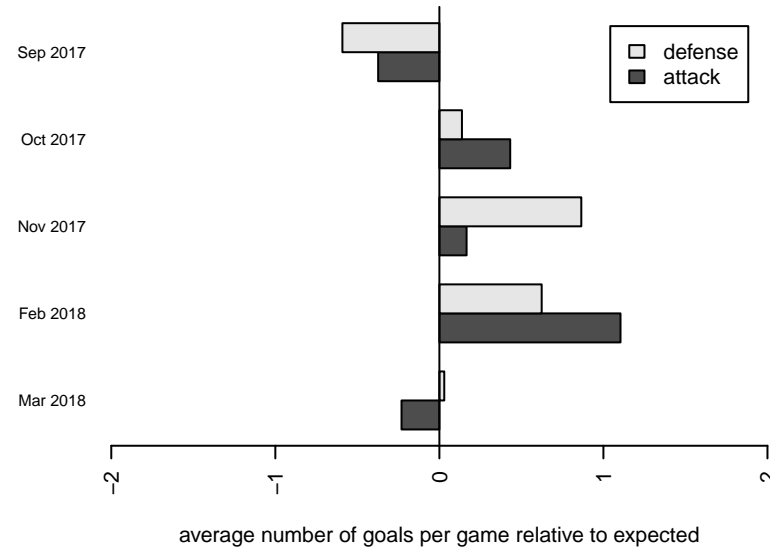

Performance relative to 13 month average